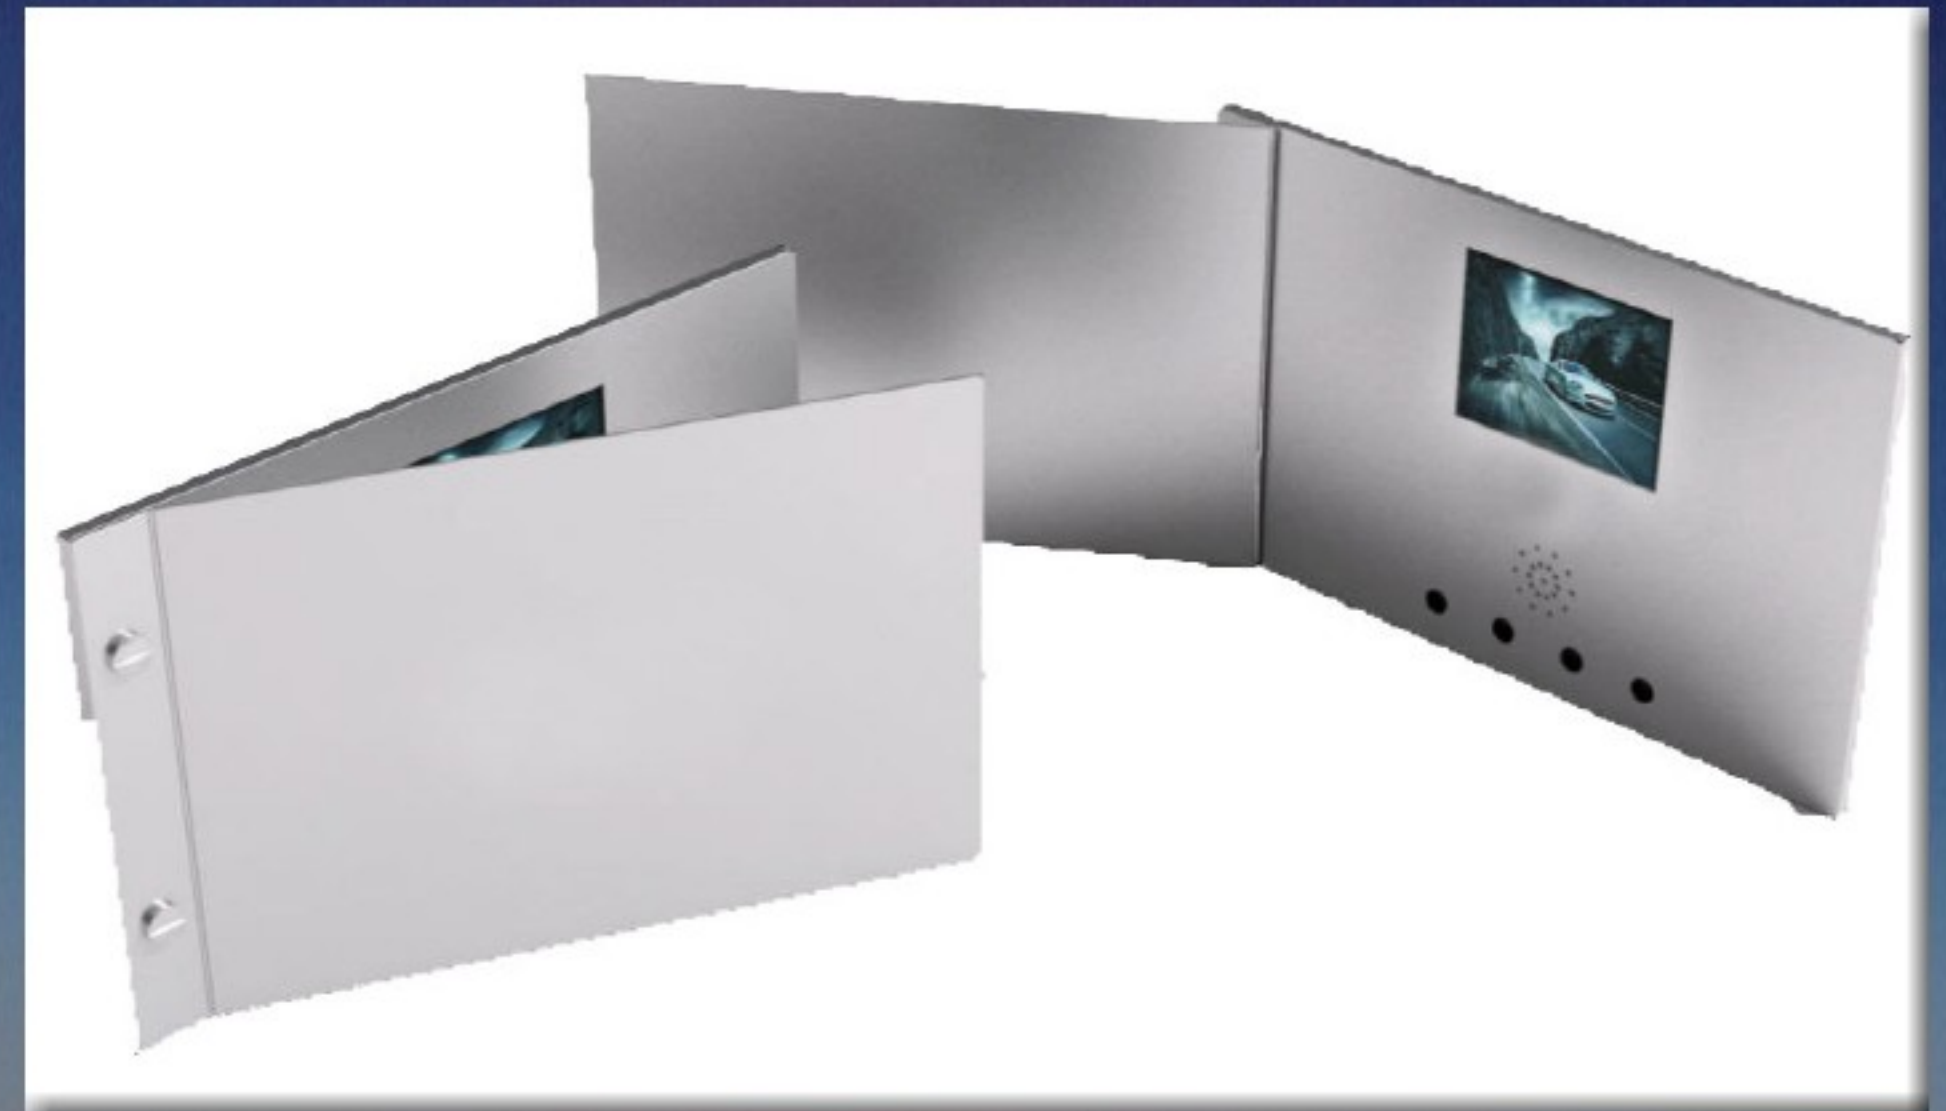

SILICONE PRODUCTS

ALL PRICES ARE SUBJECT TO CHANGE WITHOUT ANY NOTICE.

NOVELTY PENS

ALL PRICES ARE SUBJECT TO CHANGE WITHOUT ANY NOTICE.

VIDEO PRESENTATION CARD

Custom Screen and Card sizes.
Delivery time- 60/75 days