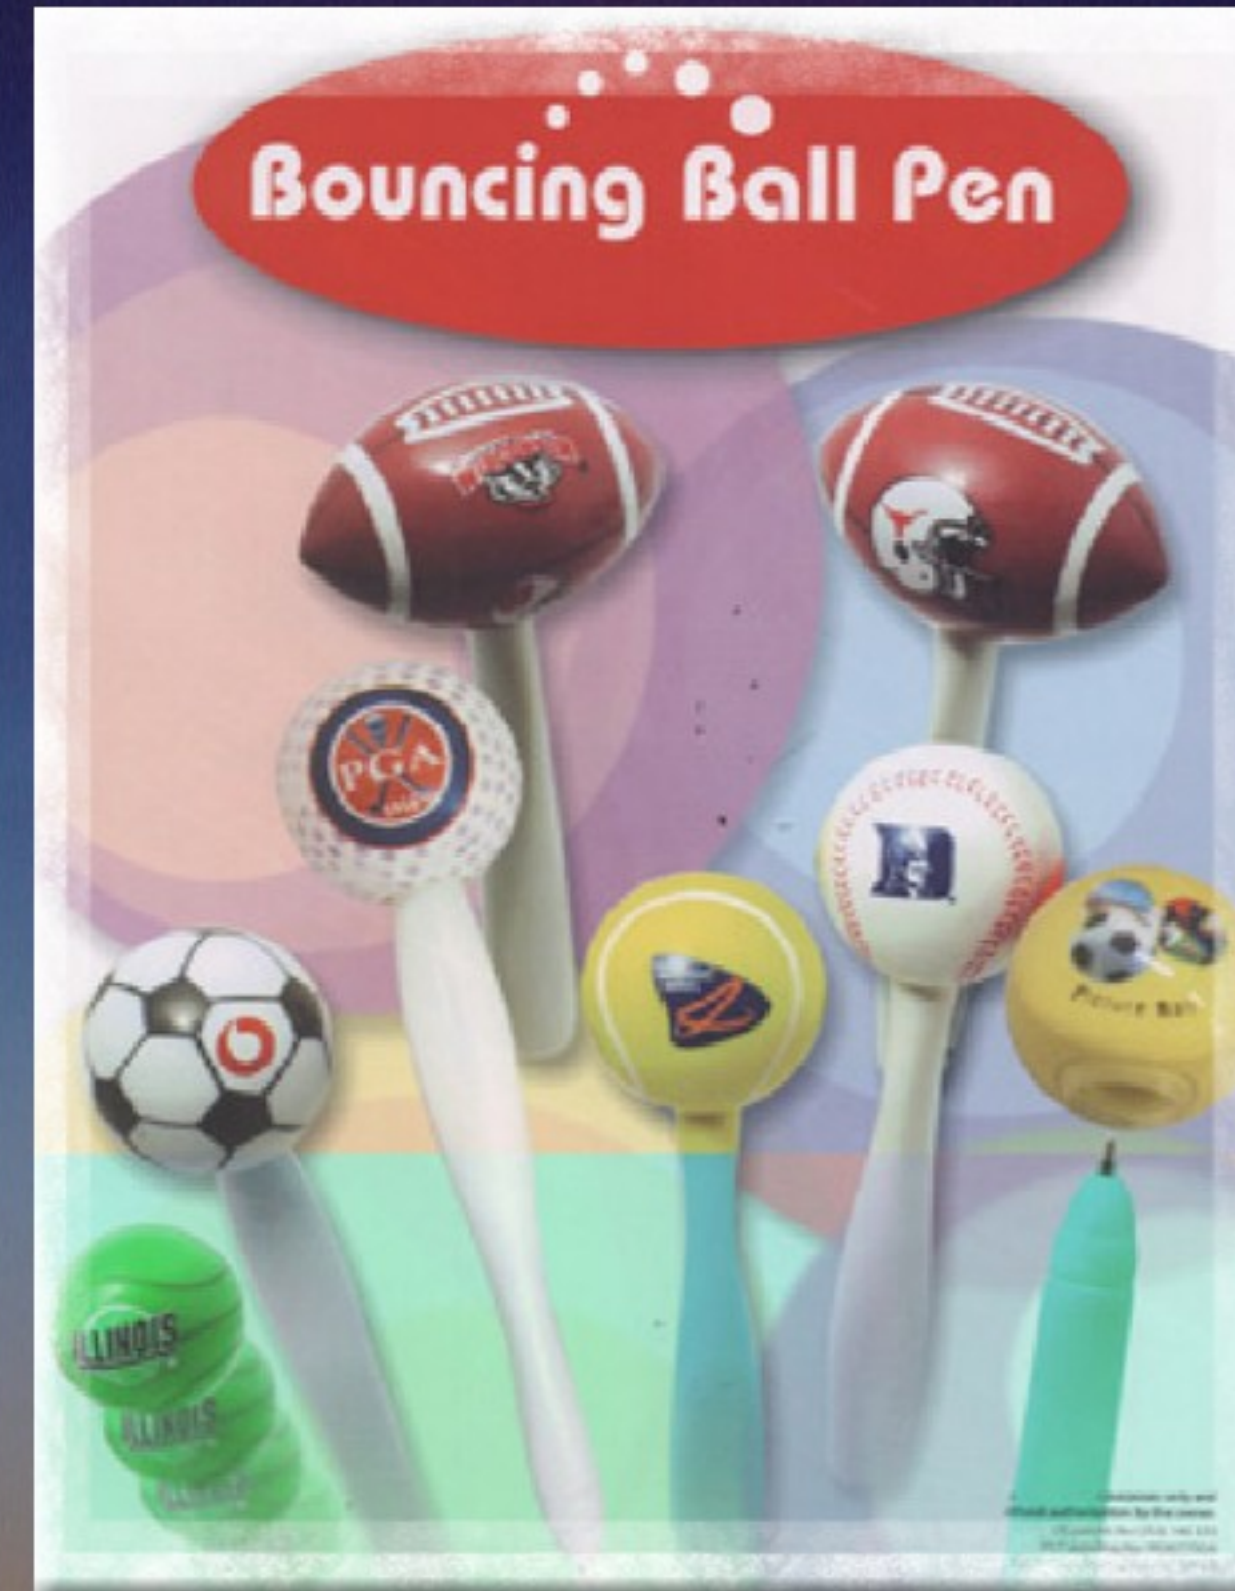

BOUNCING BALL PEN

CONTACT US FOR CURRENT PRICES.

ALL PRICES ARE SUBJECT TO CHANGE WITHOUT ANY NOTICE.