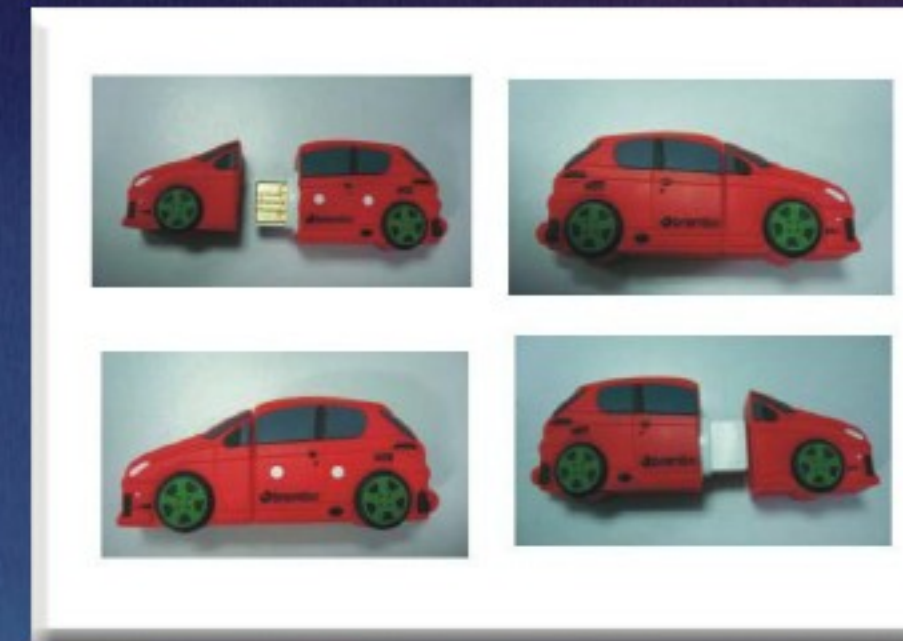

MUSIC U DISC

Custom Shape MP3

Min. 250 pcs.

Delivery time- 45/60 days

Support MP3/WMA Format, High speed USB 2.0 interface,

Operate easily, Water-proof,

Static-free, includes earbuds and
self charging when connect to computer.

Contact us for current prices.

ALL PRICES ARE SUBJECT TO CHANGE WITHOUT ANY NOTICE.