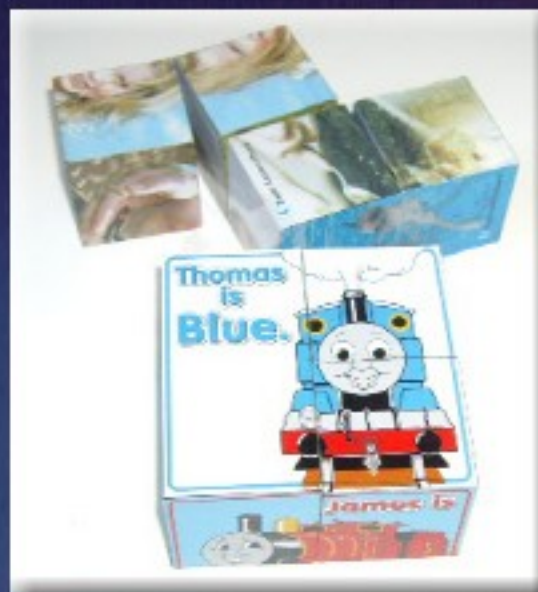

SEMI, CLEAR, DIAMOND, VICE VERSA & K-DRON CUBE

SEMI CUBE