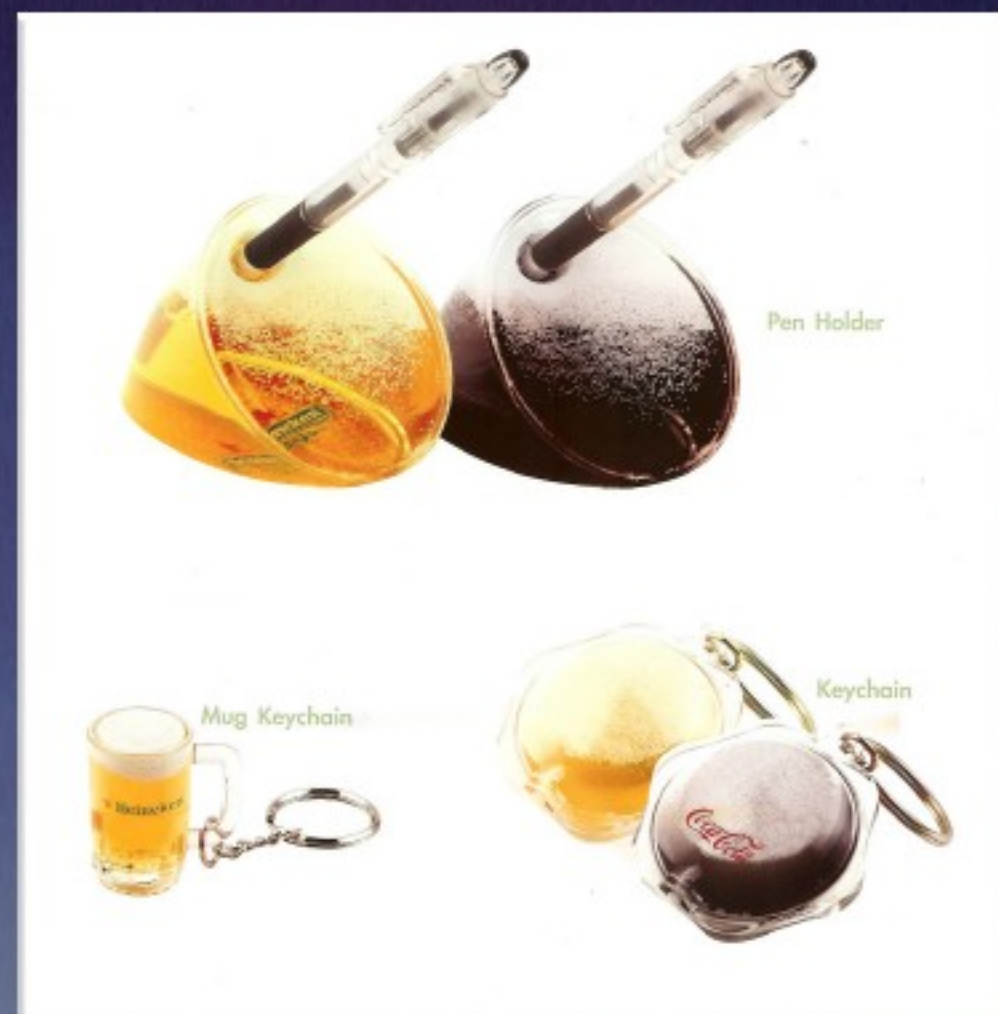

BEER & SODA PEN HOLDER, MUG & ROUND K/C EFFECTS

Min. Order 2,500 pcs. for the Pen Holder
& keychains

Min. Order 1,000 pcs. for Mug

DELIVERY TIME - 60 DAYS
FOB Los Angeles