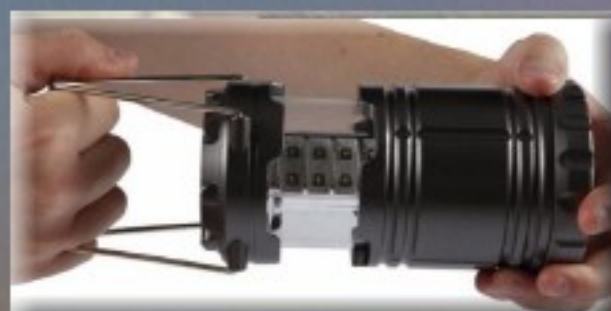

COLLAPSIBLE LED LANTERN

Great for: Camping, Hiking, Fishing, Autos,
Home Emergency and many other uses.

It is portable and practical super
bright for illumination.

Min. 500 pcs.
Colors: Black and Grey

Function:
Pull up to turn on
Push down to turn off
Requires 3 AA batteries (not include)