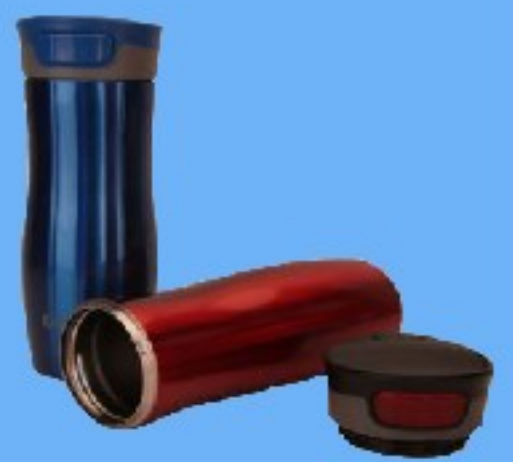

ASI# 84357
2018

THE GLOBAL SOURCE SOLUTION FOR ALL YOUR NEEDS FOR LESS!!!

Since 1974

Since 1974 of Manufacturing
and Importing experience.
We can develop, create, design and
source any product you need.

Discover the difference,
and let us produce your next project.

Your Success is our Business.

MEMORIES BY SSC

ALL PRICES ARE SUBJECT TO CHANGE WITHOUT NOTICE.
ALL LOGOS IN THIS CATALOG ARE TRADEMARKED AND
FOR REFERENCE ONLY AND NOT FOR SALE.

Cell Phone light