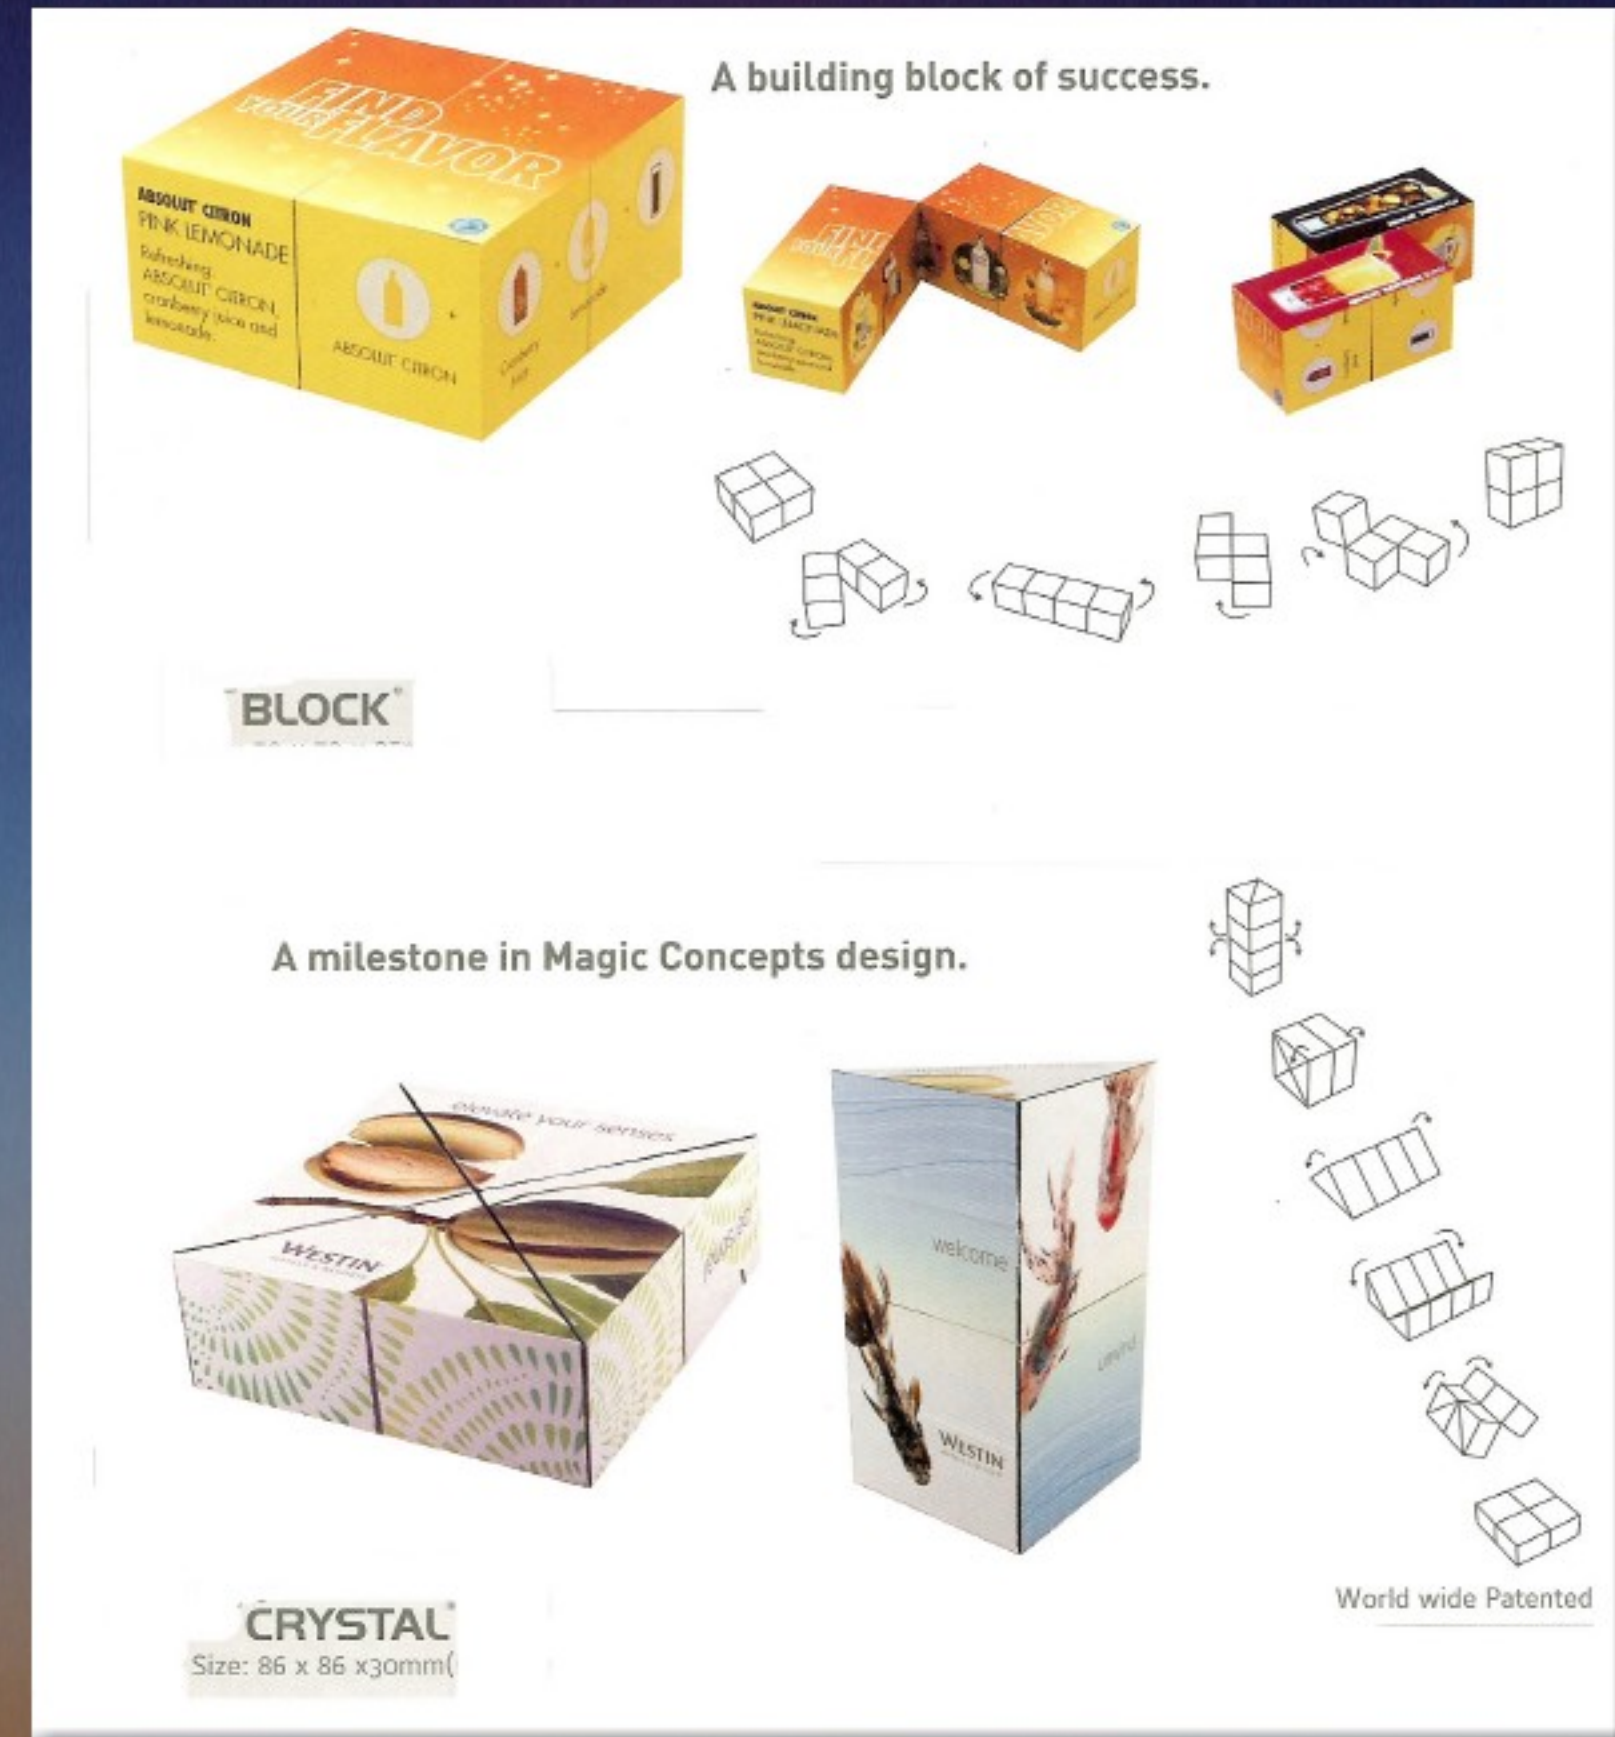

BLOCK & CRYSTAL CUBE

ALL PRICES ARE SUBJECT TO CHANGE WITHOUT ANY NOTICE.